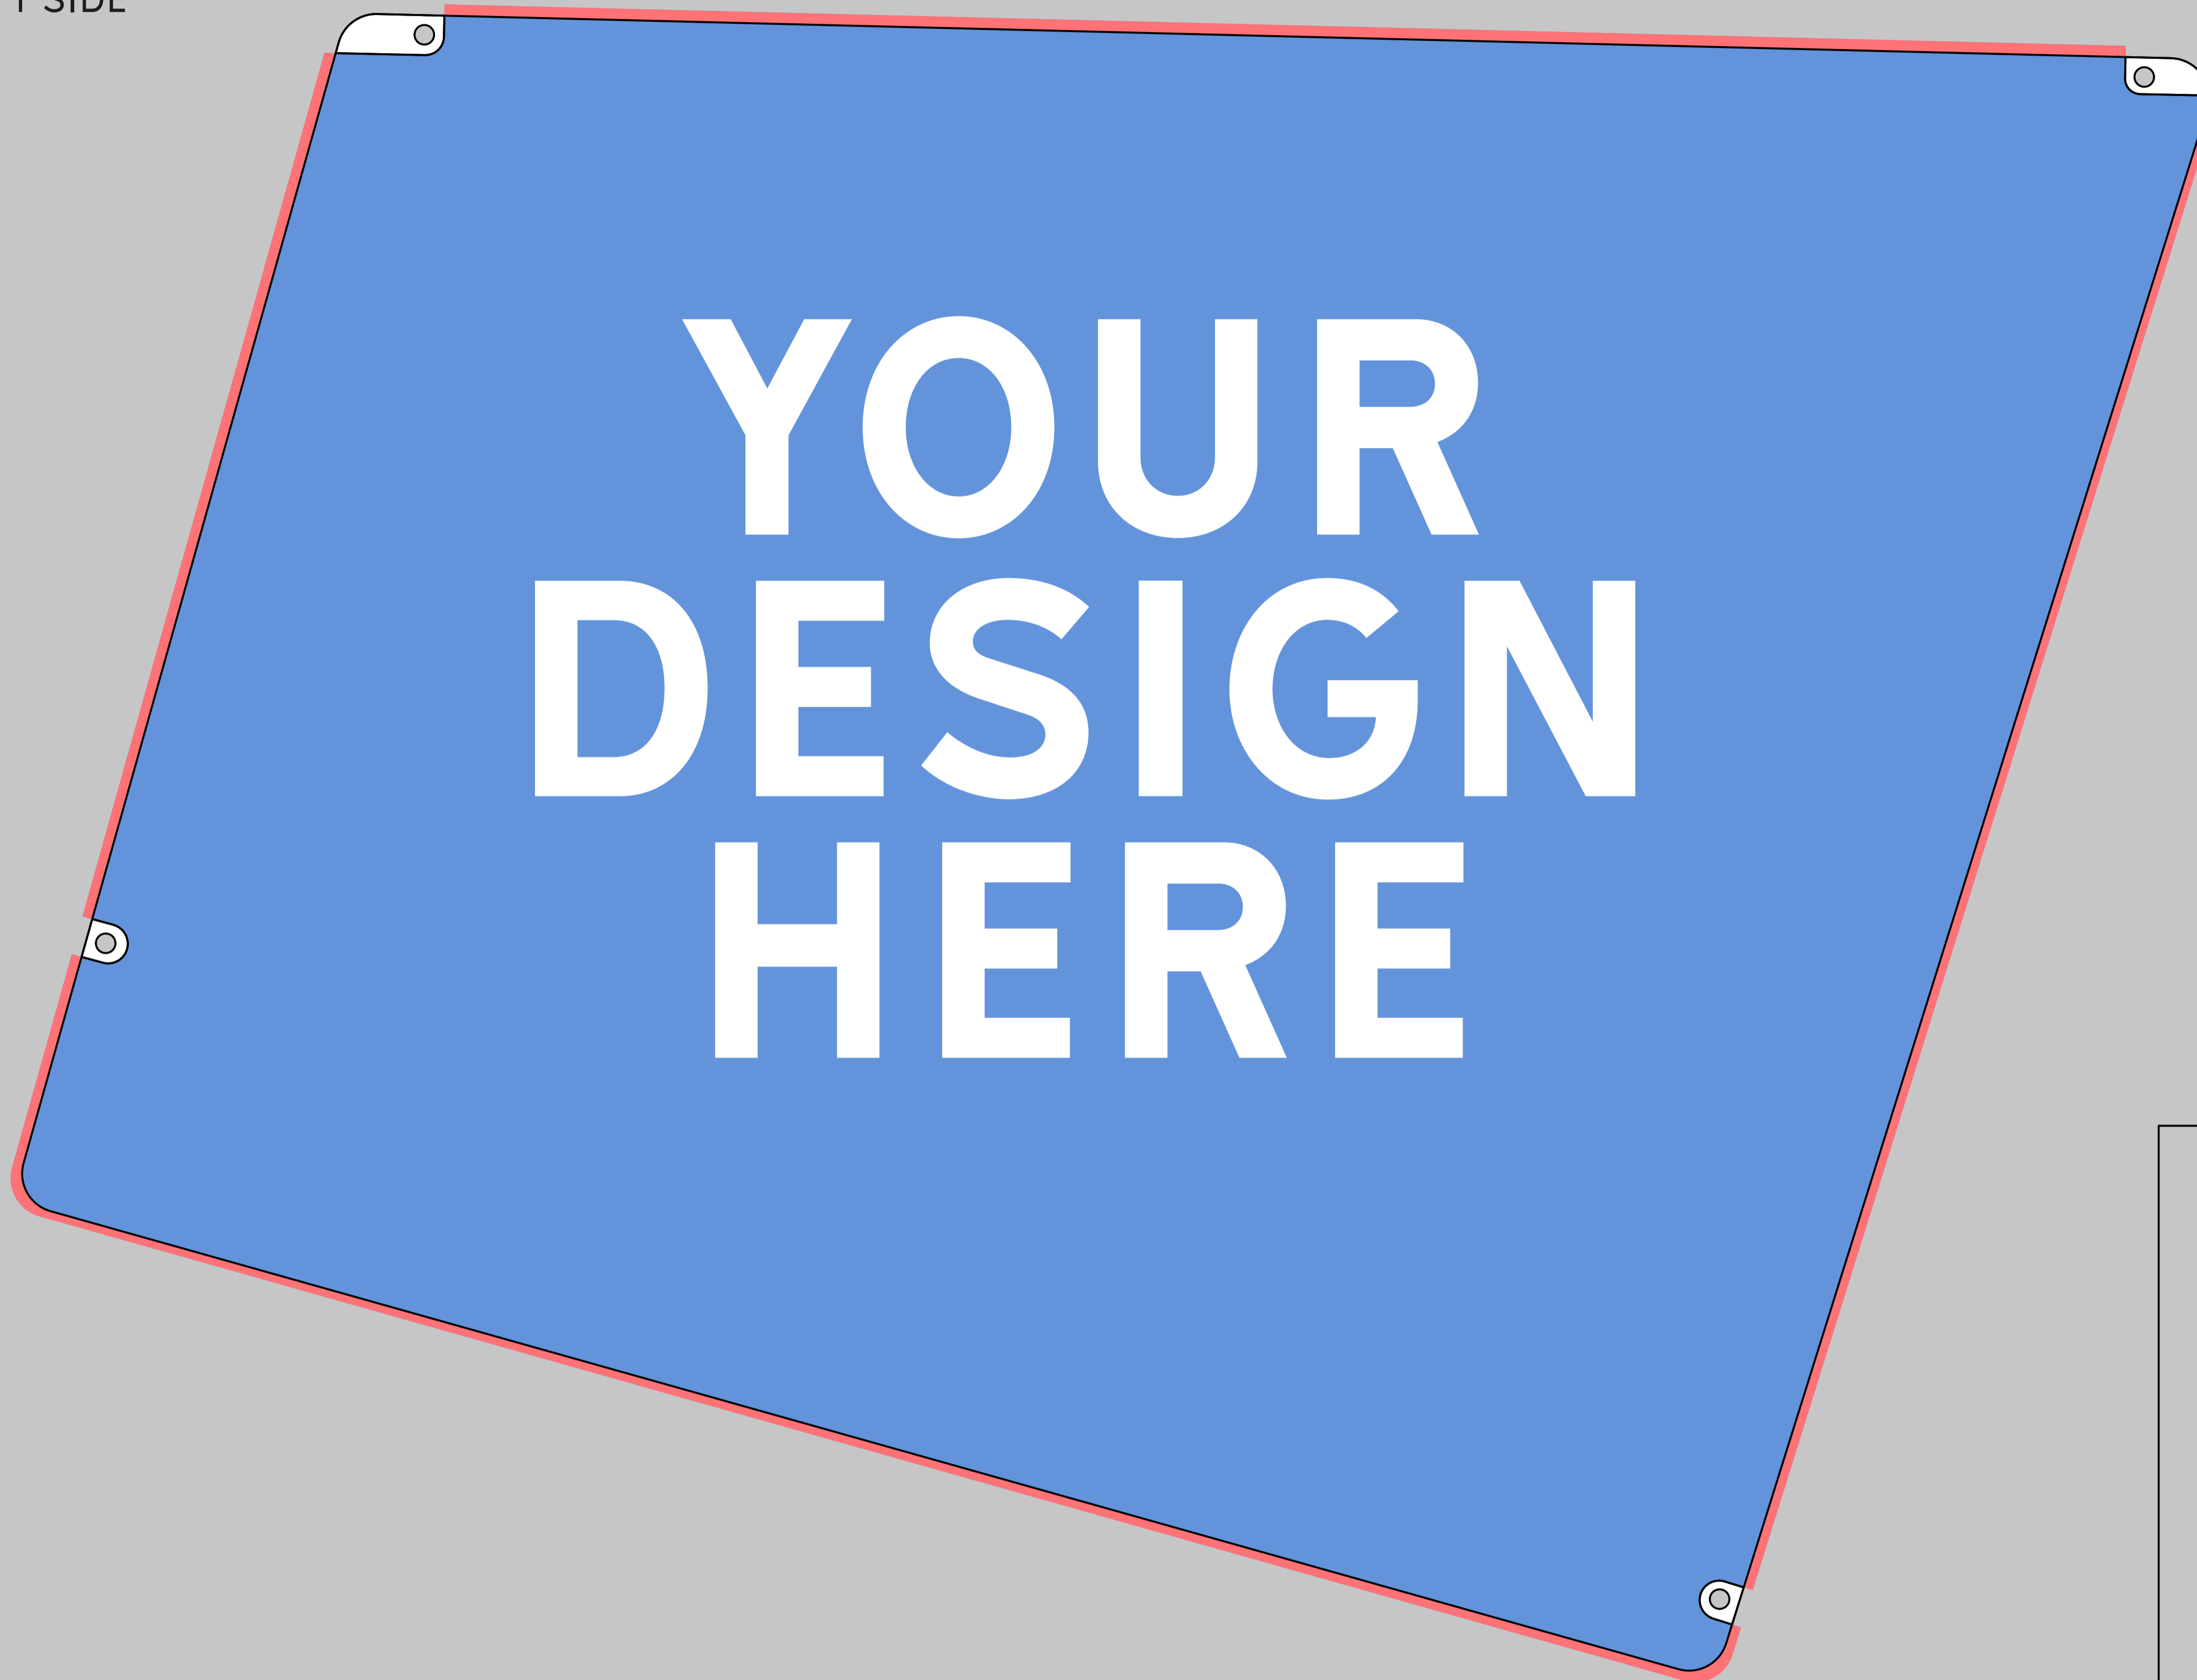

**DIY BILLBOARD TEMPLATE**

CARGO SIZE M

NON-DRIVE SIDE / LEFT SIDE

560.69 X 425.97 MM

**INSTRUCTIONS**

- add your graphics inside the blue area
- red bleed is a guideline if you want to print until the edges
- to make your file print-ready, remove all layers except the one called "Your print"

-  = Printable area
-  = Bleed 3 mm

**DIY BILLBOARD TEMPLATE**

CARGO SIZE M

DRIVE SIDE / RIGHT SIDE

560.69 X 425.97 MM